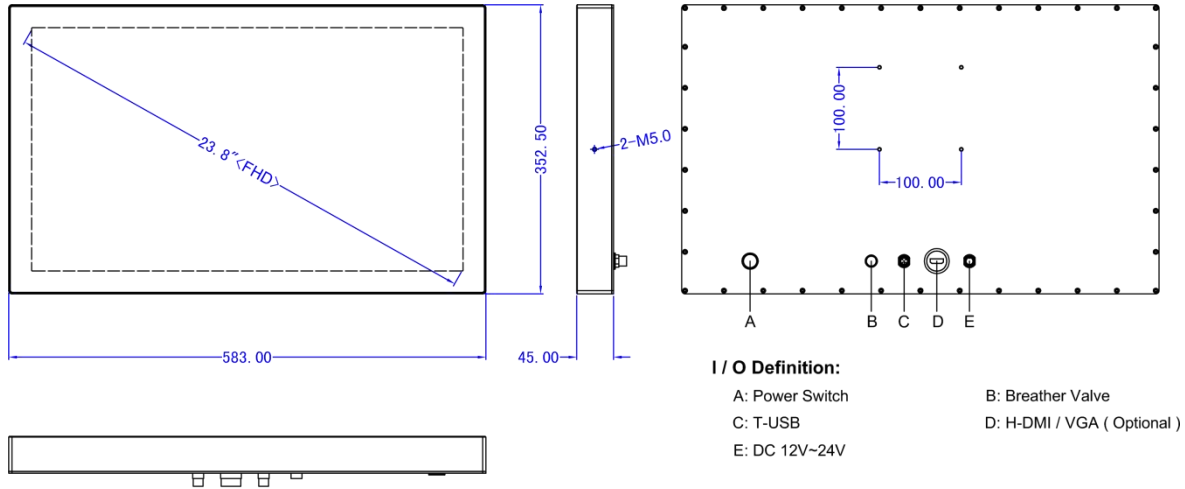

## Features

- Industrial-grade 23.8" FHD LCD panel with 30k backlight lifetime
- Optical bonding PCAP multipoint touch screen
- Full device IP66/IP69K with Stainless Steel SUS304/316 construction
- Video Input Interfaces: 1 x HDMI / 1 x VGA Optional
- Support USB Interfaces for Touch Function
- Supports embedded / VESA 100mm x 100mm mounting holes
- Wide Operating Temperature -20°C to 70°C
- 12V to 24V DC Wide Range Power Input

## Specifications

Display	
Panel Size	23.8" ( 16:9 )
Resolution	1920 x 1080 ( FHD )
Display Brightness	350 cd/m2
Contrast Ratio	1000:1
Backlight Lifetime	30000 Hr (min.)
Viewing Angle	89 / 89 / 89 / 89 (CR≥10) ( L / R / U / D )
Touch screen	
Touch Type	Optical bonding PCAP Touch
Surface Hardness	≥7H
I / O	
Video	1 x Waterproof Connector For H-DMI / VGA ( Optional )
USB	1 x M12 Waterproof Connector For Touch USB2.0
Other I/O Interface	1 x Power Switch
Power	
Power Adapter	1 x Optional AC/DC 12V/5A , 60W
Power Input	1 x M12 Waterproof Connector For 12V~24V DC
Power Consumption	≤30W
Physical	
Material	Inox / SUS304 / SUS316
Mounting	Stand / Wall / VESA / Yoke
Dimension (W x H x D)	583 x 352.5 x 45 mm
Cut-out Size	/
Packing Size	730 x 200 x 530 mm
Weight (Net)	10.5 kg
Environment	
Operating Temperature	-20~70°C ( -4~158°F )
Storage Temperature	-30~80°C (-22~176°F)
Relative Humidity	5%~95%@40°C, non-condensing
Vibration Protection	1.5 Grms, IEC 60068-2-64, random, 5 ~ 500 Hz, 1 hr/axis
IP Level	IP66 / IP69K
EMC	CE, FCC, Class A, ROHS

Dimension & I/O

Product Dimensions: 583 x 352.5 x 45 mm ( 22.95 x 13.88 x 1.77 in )

Ordering info

Available models	Description
WPM-H024WDC	23.8" FHD LCD Industrial Monitor with Capcice touch, 1 x HDMI / 1 x VGA / 1 x T-USB / DC 12V~24V