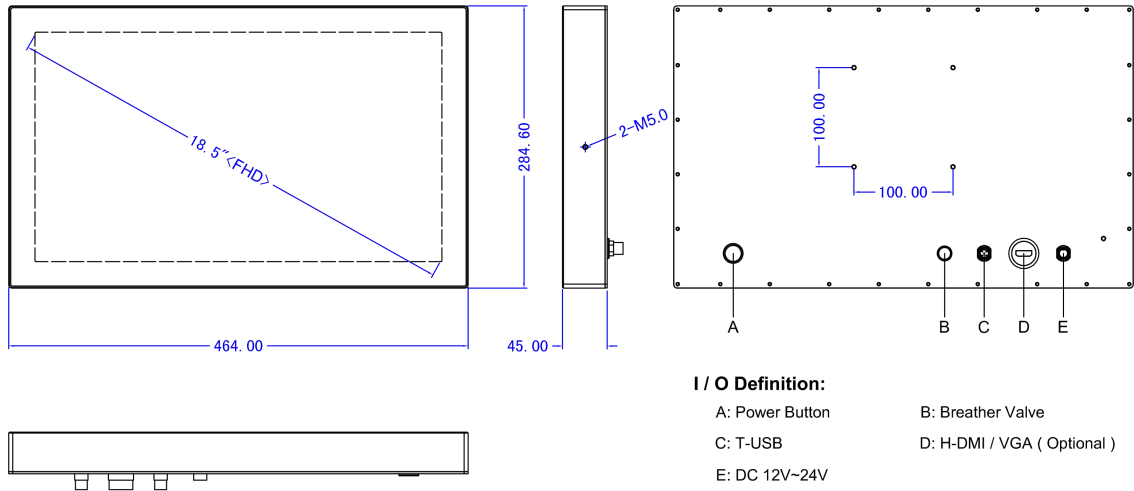

Features

- Industrial-grade 18.5" FHD LCD panel with 50k backlight lifetime
- Optical bonding PCAP multipoint touch screen
- Full device IP66/IP69K with Stainless Steel SUS304/316 construction
- Video Input Interfaces: 1 x HDMI / 1 x VGA Optional
- Support USB Interfaces for Touch Function
- Supports embedded / VESA 100mm x 100mm mounting holes
- Wide Operating Temperature -20°C to 70°C
- 12V to 24V DC Wide Range Power Input

Specifications

Display	
Panel Size	18.5" (16:9)
Resolution	1920 x 1080 (FHD)
Display Brightness	350 cd/m2
Contrast Ratio	1200:1
Backlight Lifetime	50000 Hr (min.)
Viewing Angle	85 / 85 / 85 / 85 (CR≥10) (L / R / U / D)
Touch screen	
Touch Type	Optical bonding PCAP Touch
Surface Hardness	≥7H
I / O	
Video	1 x Waterproof Connector For H-DMI / VGA (Optional)
USB	1 x M12 Waterproof Connector For Touch USB2.0
Other I/O Interface	1 x Power Switch
Power	
Power Adapter	1 x Optional AC/DC 12V/5A , 60W
Power Input	1 x M12 Waterproof Connector For 12V~24V DC
Power Consumption	≤30W
Physical	
Material	Inox / SUS304 / SUS316
Mounting	Stand / Wall / VESA / Yoke
Dimension (W x H x D)	464 x 285 x 45 mm
Cut-out Size	/
Packing Size	500 x 180 x 450 mm
Weight (Net)	7.0 kg
Environment	
Operating Temperature	-20~70°C (-4~158°F)
Storage Temperature	-30~80°C (-22~176°F)
Relative Humidity	5%~95%@40°C, non-condensing
Vibration Protection	1.5 Grms, IEC 60068-2-64, random, 5 ~ 500 Hz, 1 hr/axis
IP Level	IP66 / IP69K
EMC	CE, FCC, Class A, ROHS

Dimension & I/O

I / O Definition:
 A: Power Button B: Breather Valve
 C: T-USB D: H-DMI / VGA (Optional)
 E: DC 12V~24V

Product Dimensions: 464 x 284.6 x 45 mm (18.27 x 11.2 x 1.77 in)

Ordering info

Available models	Description
WPM-H185WDC	18.5" FHD LCD Industrial Monitor with Capcice touch, 1 x HDMI / 1 x VGA / 1 x T-USB / DC 12V~24V