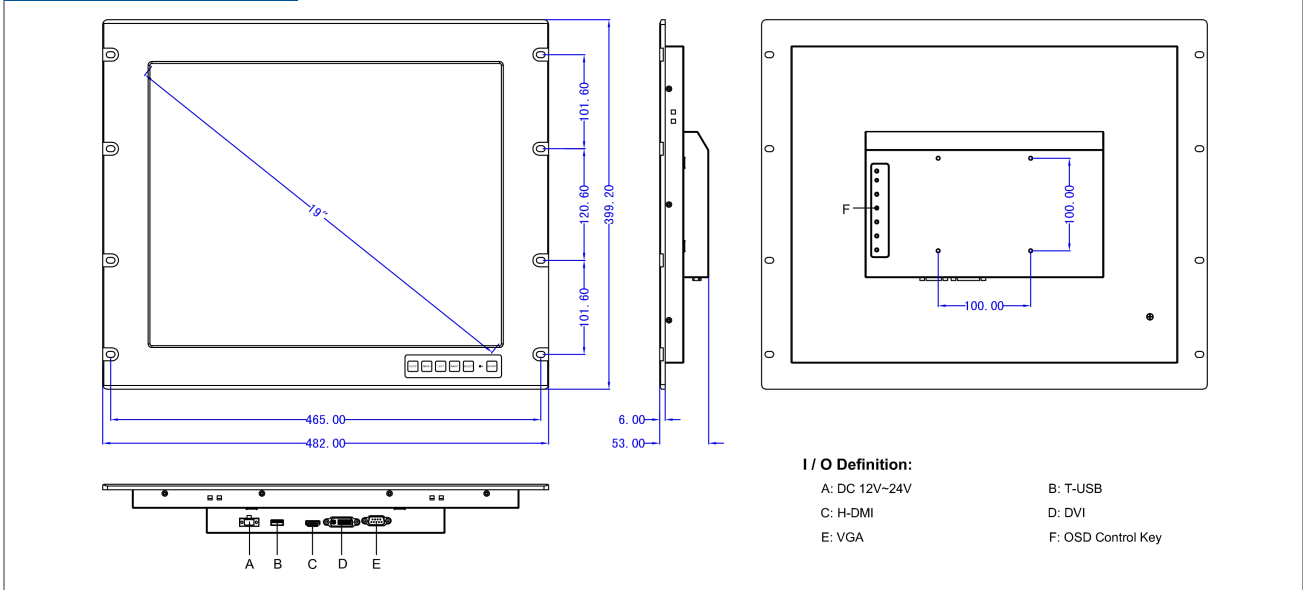

Features

- Industrial-grade 19" SXGA LCD panel with 50k backlight lifetime
- High precision 5-wires resistive touch, EETI controller
- IP65 grade aluminum alloy front panel
- Video Input Interfaces: 1 x VGA / 1 x HDMI / 1 x DVI
- Support USB Interfaces for Touch Function
- Supports 19 inch Rack mount / VESA 100mm x 100mm mounting holes
- Wide Operating Temperature -20°C to 70°C
- 12V to 24V DC Wide Range Power Input

Specifications

Display	
Panel Size	19" (5:4)
Resolution	1280 x 1024
Display Brightness	450 cd/m2
Contrast Ratio	1000:1
Backlight Lifetime	50000 Hr (min.)
Viewing Angle	85 / 85 / 80 / 80 (CR≥10) (L / R / U / D)
Touch screen	
Touch Type	5 wire Resistive touch
Surface Hardness	≥3H
I / O	
VGA	1 x VGA
H-DMI	1 x H-DMI
DVI	1 x DVI
USB	1 x Touch USB
Other I/O Interface	1 x OSD Control Key
Power	
Power Adapter	1 x Optional AC/DC 12V/4A , 48W
Power Input	2-pin Terminal Block Connector with Power Input 12~24VDC
Power Consumption	≤30W
Physical	
Material	Aluminum alloy panel, anodized treatment
Mounting	19.0-inch Rack Mount / Stand / Wall / VESA / Panel
Dimension (W x H x D)	482 x 399.20 x 53 mm
Height	9U
Packing Size	500 x 180 x 450 mm
Weight (Net)	5.5 KG
Environment	
Operating Temperature	-20~70°C (-4~158°F)
Storage Temperature	-30~80°C (-22~176°F)
Relative Humidity	5%~95%@40°C, non-condensing
Vibration Protection	1.5 Grms, IEC 60068-2-64, random, 5 ~ 500 Hz, 1 hr/axis
IP Level	Front Panel IP65
EMC	CE, FCC, Class A, ROHS , IEC / EN 62368-1

Dimension & I/O

Ordering info

Available models	Description
PM-H019SRR	19" SXGA LCD Industrial Monitor with Resistive touch, 1 x HDMI / 1 x DVI / 1 x VGA / 1 x T-USB / DC 12V~24V

Packing list

1 x Standard product
1 x 60W PSU (Power Supply)
1 x 1.5M HDMI Cable
1 x 1.5M T-USB Cable
8 x Panel mount metal clips