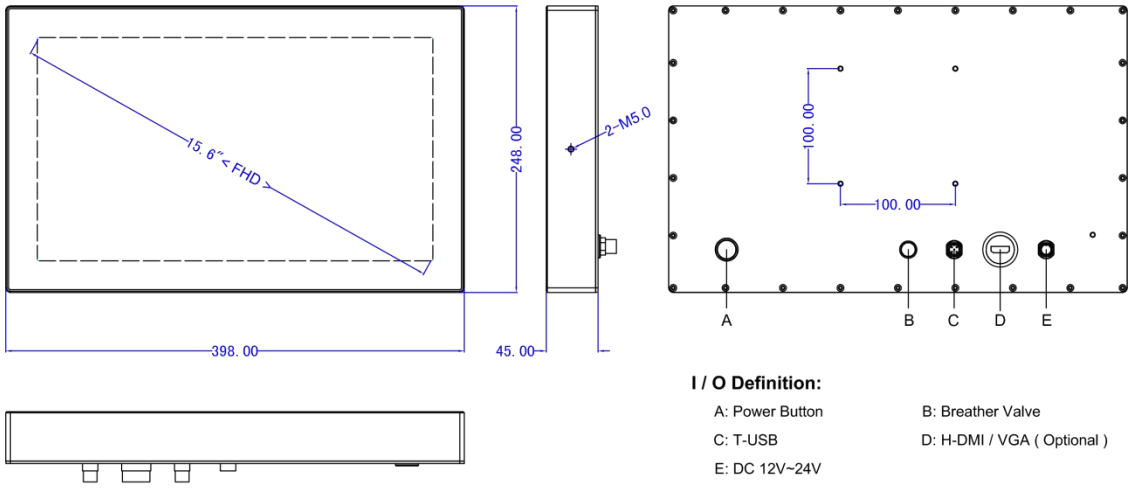

## Features

- Industrial-grade 15.6" FHD LCD panel with 50k backlight lifetime
- Optical bonding PCAP multipoint touch screen
- Full device IP66/IP69K with Stainless Steel SUS304/316 construction
- Video Input Interfaces: 1 x HDMI / 1 x VGA Optional
- Support USB Interfaces for Touch Function
- Supports embedded / VESA 100mm x 100mm mounting holes
- Wide Operating Temperature -20°C to 70°C
- 12V to 24V DC Wide Range Power Input

## Specifications

Display	
Panel Size	15.6" ( 16:9 )
Resolution	1920 x 1080 ( FHD )
Display Brightness	450 cd/m2
Contrast Ratio	1000:1
Backlight Lifetime	50000 Hr (min.)
Viewing Angle	89 / 89 / 89 / 89 ( CR≥10 ) ( L / R / U / D )
Touch screen	
Touch Type	Optical bonding PCAP Touch
Surface Hardness	≥7H
I / O	
Video	1 x Waterproof Connector For H-DMI / VGA ( Optional )
USB	1 x M12 Waterproof Connector For Touch USB2.0
Other I/O Interface	1 x Power Switch
Power	
Power Adapter	1 x Optional AC/DC 12V/5A , 60W
Power Input	1 x M12 Waterproof Connector For 12V~24V DC
Power Consumption	≤30W
Physical	
Material	Inox / SUS304 / SUS316
Mounting	Stand / Wall / VESA / Yoke
Dimension (W x H x D)	398 x 248 x 45 mm
Cut-out Size	/
Packing Size	460 x 180 x 400 mm
Weight (Net)	6.0 kg
Environment	
Operating Temperature	-20~70°C ( -4~158°F )
Storage Temperature	-30~80°C (-22~176°F)
Relative Humidity	5%~95%@40°C, non-condensing
Vibration Protection	1.5 Grms, IEC 60068-2-64, random, 5 ~ 500 Hz, 1 hr/axis
IP Level	IP66 / IP69K
EMC	CE, FCC, Class A, ROHS

**Dimension & I/O**

**Product Dimensions: 398 x 248 x 45 mm ( 15.67 x 9.76 x 1.77 in )**

**Ordering info**

Available models	Description
WPM-H156WDC	15.6" FHD LCD Industrial Monitor with Capcice touch, 1 x HDMI / 1 x VGA / 1 x T-USB / DC 12V~24V