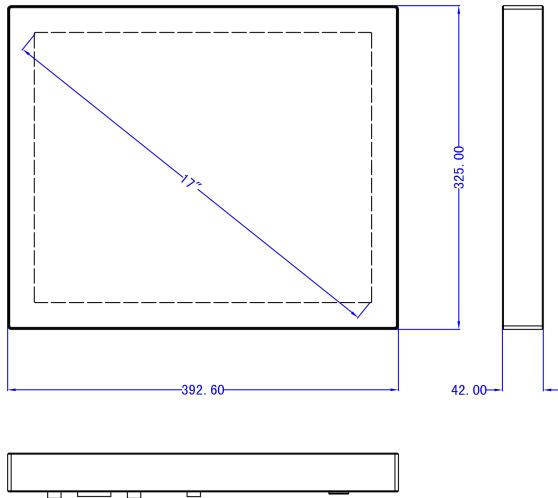

Features

- Industrial-grade 17" SXGA LCD panel with 50k backlight lifetime
- Optical bonding PCAP multipoint touch screen
- Full device IP66/IP69K with Strong aluminum alloy casing
- Video Input Interfaces: 1 x HDMI / 1 x VGA Optional
- Support USB Interfaces for Touch Function
- Supports embedded / VESA 100mm x 100mm mounting holes
- Wide Operating Temperature -20°C to 70°C
- 12V to 24V DC Wide Range Power Input

Specifications

Display	
Panel Size	17" (5:4)
Resolution	1280 x 1024
Display Brightness	400 cd/m2
Contrast Ratio	1000:1
Backlight Lifetime	50000 Hr (min.)
Viewing Angle	80 / 80 / 70 / 70 (CR≥10) (L / R / U / D)
Touch screen	
Touch Type	Optical bonding PCAP Touch
Surface Hardness	≥7H
I / O	
Video	1 x Waterproof Connector For H-DMI / VGA (Optional)
USB	1 x SP13 Waterproof Connector For Touch USB2.0
Other I/O Interface	1 x Power Switch
Power	
Power Adapter	1 x Optional AC/DC 12V/5A , 60W
Power Input	1 x SP13 Waterproof Connector For 12V~24V DC
Power Consumption	≤30W
Physical	
Material	Aluminum Alloy Shell
Mounting	Stand / Wall / VESA
Dimension (W x H x D)	393 x 325 x 42 mm
Cut-out Size	/
Packing Size	500 x 180 x 450 mm
Weight (Net)	4.5 kg
Environment	
Operating Temperature	-20~70°C (-4~158°F)
Storage Temperature	-30~80°C (-22~176°F)
Relative Humidity	5%~95%@40°C, non-condensing
Vibration Protection	1.5 Grms, IEC 60068-2-64, random, 5 ~ 500 Hz, 1 hr/axis
IP Level	IP66 / IP69K
EMC	CE, FCC, Class A, ROHS

Dimension & I/O

I / O Definition:
 A: Power Switch B: Breather Valve
 C: T-USB D: H-DMI
 E: DC 12V ~24V

Product Dimensions: 392.6 x 325 x 42 mm (15.45 x 12.79 x 1.65 in)

Ordering info

Available models	Description
WPM-H017SAC	17" SXGA LCD Industrial Monitor with Capcice touch, 1 x HDMI / 1 x VGA / 1 x T-USB / DC 12V~24V