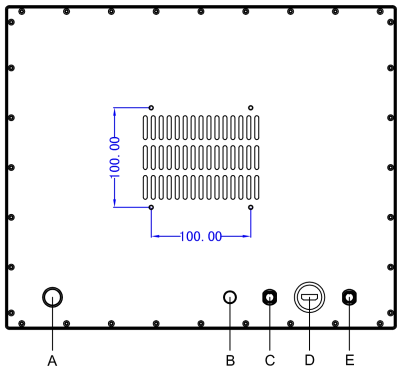

Features

- Industrial-grade 17" SXGA LCD panel with 50k backlight lifetime
- Optical bonding PCAP multipoint touch screen
- Full device IP66/IP69K with Strong aluminum alloy casing
- Video Input Interfaces: 1 x HDMI / 1 x VGA Optional
- Support USB Interfaces for Touch Function
- Supports embedded / VESA 100mm x 100mm mounting holes
- Wide Operating Temperature -20°C to 70°C
- 12V to 24V DC Wide Range Power Input

Specifications

Display	
Panel Size	17" (5:4)
Resolution	1280 x 1024
Display Brightness	400 cd/m2
Contrast Ratio	1000:1
Backlight Lifetime	50000 Hr (min.)
Viewing Angle	80 / 80 / 70 / 70 (CR≥10) (L / R / U / D)
Touch screen	
Touch Type	Optical bonding PCAP Touch
Surface Hardness	≥7H
I / O	
Video	1 x Waterproof Connector For H-DMI / VGA (Optional)
USB	1 x SP13 Waterproof Connector For Touch USB2.0
Other I/O Interface	1 x Power Switch
Power	
Power Adapter	1 x Optional AC/DC 12V/5A , 60W
Power Input	1 x SP13 Waterproof Connector For 12V~24V DC
Power Consumption	≤30W
Physical	
Material	Aluminum Alloy Shell
Mounting	Stand / Wall / VESA
Dimension (W x H x D)	393 x 325 x 42 mm
Cut-out Size	/
Packing Size	500 x 180 x 450 mm
Weight (Net)	4.5 kg
Environment	
Operating Temperature	-20~70°C (-4~158°F)
Storage Temperature	-30~80°C (-22~176°F)
Relative Humidity	5%~95%@40°C, non-condensing
Vibration Protection	1.5 Grms, IEC 60068-2-64, random, 5 ~ 500 Hz, 1 hr/axis
IP Level	IP66 / IP69K
EMC	CE, FCC, Class A, ROHS

Dimension & I/O

I / O Definition:
 A: Power Switch B: Breather Valve
 C: T-USB D: H-DMI
 E: DC 12V ~24V

Product Dimensions: 392.6 x 325 x 42 mm (15.45 x 12.79 x 1.65 in)

Ordering info

Available models	Description
WPM-H017SAC	17" SXGA LCD Industrial Monitor with Capcice touch, 1 x HDMI / 1 x VGA / 1 x T-USB / DC 12V~24V