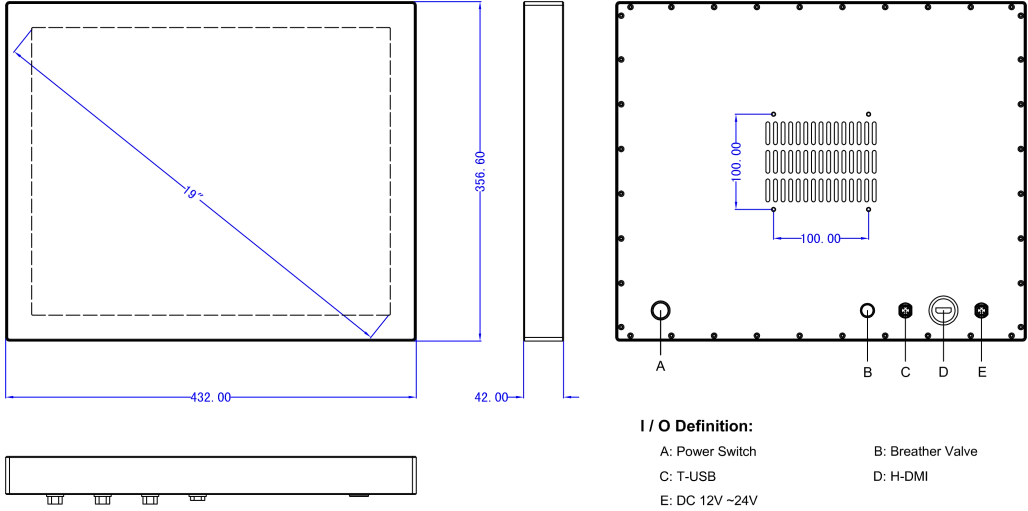

Features

- Industrial-grade 19" SXGA LCD panel with 50k backlight lifetime
- Optical bonding PCAP multipoint touch screen
- Full device IP66/IP69K with Strong aluminum alloy casing
- Video Input Interfaces: 1 x HDMI / 1 x VGA Optional
- Support USB Interfaces for Touch Function
- Supports embedded / VESA 100mm x 100mm mounting holes
- Wide Operating Temperature -20°C to 70°C
- 12V to 24V DC Wide Range Power Input

Specifications

Display	
Panel Size	19" (5:4)
Resolution	1280 x 1024
Display Brightness	450 cd/m2
Contrast Ratio	1000:1
Backlight Lifetime	50000 Hr (min.)
Viewing Angle	85 / 85 / 80 / 80 (CR≥10) (L / R / U / D)
Touch screen	
Touch Type	Optical bonding PCAP Touch
Surface Hardness	≥7H
I / O	
Video	1 x Waterproof Connector For H-DMI / VGA (Optional)
USB	1 x SP13 Waterproof Connector For Touch USB2.0
Other I/O Interface	1 x Power Switch
Power	
Power Adapter	1 x Optional AC/DC 12V/5A , 60W
Power Input	1 x SP13 Waterproof Connector For 12V~24V DC
Power Consumption	≤30W
Physical	
Material	Aluminum Alloy Shell
Mounting	Stand / Wall / VESA
Dimension (W x H x D)	432 x 357 x 42 mm
Cut-out Size	/
Packing Size	500 x 180 x 450 mm
Weight (Net)	5.2 KG
Environment	
Operating Temperature	-20~70°C (-4~158°F)
Storage Temperature	-30~80°C (-22~176°F)
Relative Humidity	5%~95%@40°C, non-condensing
Vibration Protection	1.5 Grms, IEC 60068-2-64, random, 5 ~ 500 Hz, 1 hr/axis
IP Level	IP66 / IP69K
EMC	CE, FCC, Class A, ROHS

Dimension & I/O

Product Dimensions: 432 x 356.6 x 40 mm (17 x 14.04 x 1.57 in)

- I / O Definition:**
- A: Power Switch
 - B: Breather Valve
 - C: T-USB
 - D: H-DMI
 - E: DC 12V ~24V

Ordering info

Available models	Description
WPM-H019SAC	19" SXGA LCD Industrial Monitor with Capcice touch, 1 x HDMI / 1 x VGA / 1 x T-USB / DC 12V~24V