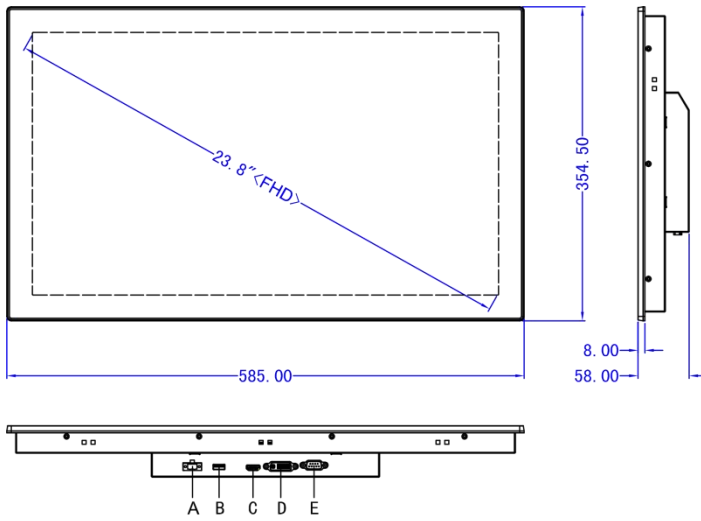

## Specifications

Display	
Panel Size	23.8" ( 16:9 )
Resolution	1920 x 1080 ( FHD )
Display Brightness	350 cd/m2
Contrast Ratio	1000:1
Backlight Lifetime	30000 Hr (min.)
Viewing Angle	88 / 88 / 88 / 88 (CR≥10) ( L / R / U / D )
Touch screen	
Touch Type	Optical bonding PCAP Touch
Surface Hardness	≥7H
I / O	
VGA	1 x VGA
H-DMI	1 x H-DMI
DVI	1 x DVI
USB	1 x Touch USB
Other I/O Interface	1 x OSD Control Key
Power	
Power Adapter	1 x Optional AC/DC 12V/4A , 48W
Power Input	2-pin Terminal Block Connector with Power Input 12~24VDC
Power Consumption	≤30W
Physical	
Material	Inox / SUS 304 Panel + SECC
Mounting	Stand / Wall / VESA / Panel
Dimension (W x H x D)	585 x 355 x 58 mm
Cut-out Size	568 x 337 mm
Packing Size	730 x 200 x 530 mm
Weight (Net)	5.8 kg
Environment	
Operating Temperature	-20~70°C ( -4~158°F )
Storage Temperature	-30~80°C (-22~176°F)
Relative Humidity	5%~95%@40°C, non-condensing
Vibration Protection	1.5 Grms, IEC 60068-2-64, random, 5 ~ 500 Hz, 1 hr/axis
IP Level	Front Panel IP66
EMC	CE, FCC, Class A, ROHS , IEC / EN 62368-1

**Dimension & I/O**

**I / O Definition:**

- A: DC 12V ~24V
- B: T-USB
- C: H-DMI
- D: DVI
- E: VGA
- F: OSD Control Key

**Panel Cutout Dimensions: 568 x 337 mm (22.36 x 13.27 in )**

**Ordering info**

Available models	Description
PM-H024WCC	23.8" FHD LCD Industrial Monitor with Capcice touch, 1 x HDMI / 1 x DVI / 1 x VGA / 1 x T-USB / DC 12V~24V