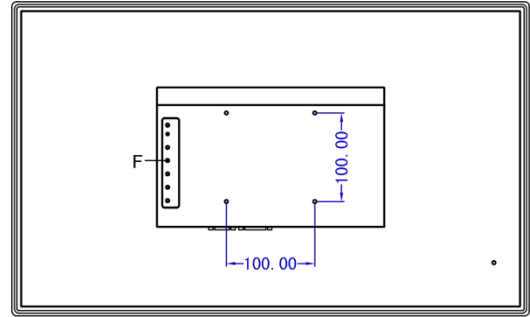

## Specifications

Display	
Panel Size	23.8" ( 16:9 )
Resolution	1920 x 1080 ( FHD )
Display Brightness	350 cd/m2
Contrast Ratio	1000:1
Backlight Lifetime	30000 Hr (min.)
Viewing Angle	88 / 88 / 88 / 88 (CR≥10) ( L / R / U / D )
Touch screen	
Touch Type	Optical bonding PCAP Touch
Surface Hardness	≥7H
I / O	
VGA	1 x VGA
H-DMI	1 x H-DMI
DVI	1 x DVI
USB	1 x Touch USB
Other I/O Interface	1 x OSD Control Key
Power	
Power Adapter	1 x Optional AC/DC 12V/4A , 48W
Power Input	2-pin Terminal Block Connector with Power Input 12~24VDC
Power Consumption	≤30W
Physical	
Material	Inox / SUS 304 Panel + SECC
Mounting	Stand / Wall / VESA / Panel
Dimension (W x H x D)	585 x 355 x 58 mm
Cut-out Size	568 x 337 mm
Packing Size	730 x 200 x 530 mm
Weight (Net)	5.8 kg
Environment	
Operating Temperature	-20~70°C ( -4~158°F )
Storage Temperature	-30~80°C (-22~176°F)
Relative Humidity	5%~95%@40°C, non-condensing
Vibration Protection	1.5 Grms, IEC 60068-2-64, random, 5 ~ 500 Hz, 1 hr/axis
IP Level	Front Panel IP66
EMC	CE, FCC, Class A, ROHS , IEC / EN 62368-1

**Dimension & I/O**

**I / O Definition:**

- A: DC 12V ~24V
- B: T-USB
- C: H-DMI
- D: DVI
- E: VGA
- F: OSD Control Key

**Panel Cutout Dimensions: 568 x 337 mm (22.36 x 13.27 in )**

**Ordering info**

Available models	Description
PM-H024WCC	23.8" FHD LCD Industrial Monitor with Capcice touch, 1 x HDMI / 1 x DVI / 1 x VGA / 1 x T-USB / DC 12V~24V