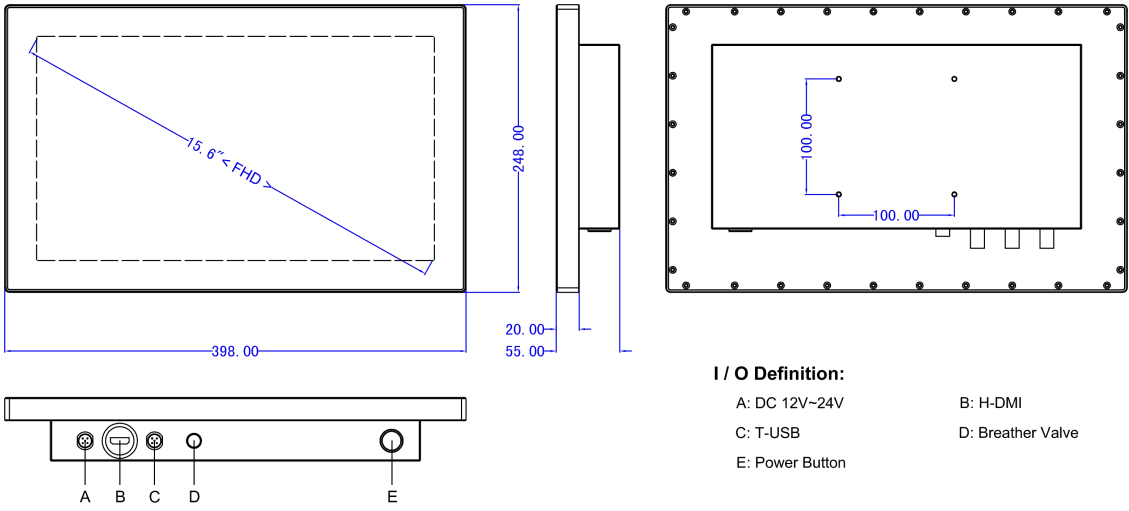

Features

- Industrial-grade 15.6" FHD LCD panel with 50k backlight lifetime
- Optical bonding PCAP multipoint touch screen
- Full device IP66/IP69K with Stainless Steel SUS304/316 construction
- Video Input Interfaces: 1 x HDMI / 1 x VGA Optional
- Support USB Interfaces for Touch Function
- Supports embedded / VESA 100mm x 100mm mounting holes
- Wide Operating Temperature -20°C to 70°C
- 12V to 24V DC Wide Range Power Input

Specifications

Display	
Panel Size	15.6" (16:9)
Resolution	1920 x 1080 (FHD)
Display Brightness	450 cd/m2
Contrast Ratio	1000:1
Backlight Lifetime	50000 Hr (min.)
Viewing Angle	89 / 89 / 89 / 89 (CR≥10) (L / R / U / D)
Touch screen	
Touch Type	Optical bonding PCAP Touch
Surface Hardness	≥7H
I / O	
Video	1 x Waterproof Connector For H-DMI / VGA (Optional)
USB	1 x M12 Waterproof Connector For Touch USB2.0
Other I/O Interface	1 x Power Switch
Power	
Power Adapter	1 x Optional AC/DC 12V/5A , 60W
Power Input	1 x M12 Waterproof Connector For 12V~24V DC
Power Consumption	≤30W
Physical	
Material	Inox / SUS304 / SUS316
Mounting	Stand / Wall / VESA / Yoke
Dimension (W x H x D)	398 x 248 x 55 mm
Cut-out Size	/
Packing Size	460 x 180 x 400 mm
Weight (Net)	7 kg
Environment	
Operating Temperature	-20~70°C (-4~158°F)
Storage Temperature	-30~80°C (-22~176°F)
Relative Humidity	5%~95%@40°C, non-condensing
Vibration Protection	1.5 Grms, IEC 60068-2-64, random, 5 ~ 500 Hz, 1 hr/axis
IP Level	IP66 / IP69K
EMC	CE, FCC, Class A, ROHS

Dimension & I/O

Product Dimensions: 398 x 248 x 55 mm (15.67 x 9.76 x 2.17 in)

Ordering info

Available models	Description
WPM-H156WCC	15.6" FHD LCD Industrial Monitor with Capcice touch, 1 x HDMI / 1 x VGA / 1 x T-USB / DC 12V~24V