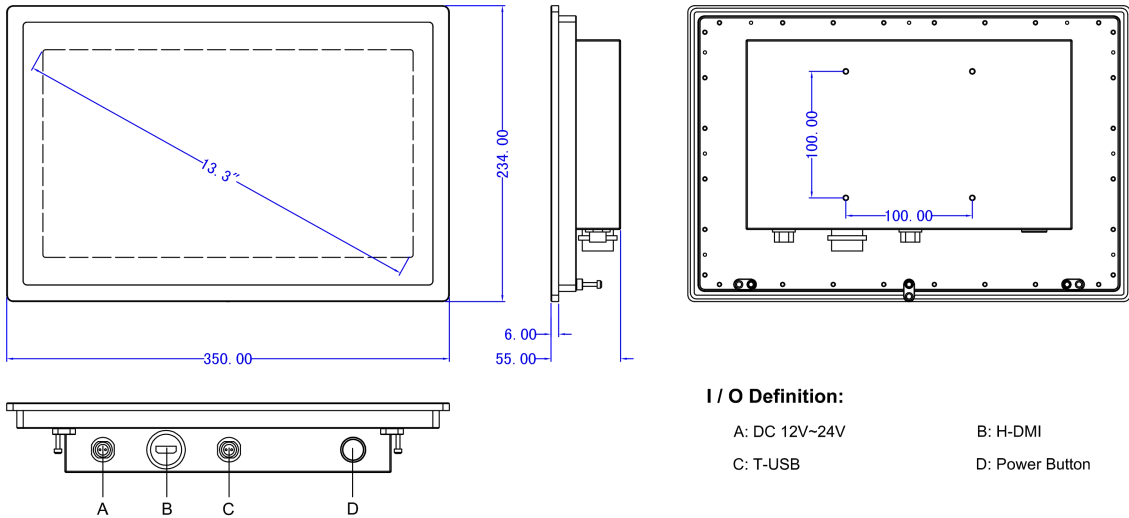

Features

- Industrial-grade 13.3" FHD LCD panel with 50k backlight lifetime
- True-flat touchscreen with multi-touch projected capacitive control
- Full device IP66/IP69K with Stainless Steel SUS304/316 construction
- Video Input Interfaces: 1 x HDMI / 1 x VGA Optional
- Support USB Interfaces for Touch Function
- Supports embedded / VESA 100mm x 100mm mounting holes
- Wide Operating Temperature -20°C to 70°C
- 12V to 24V DC Wide Range Power Input

Specifications

Display	
Panel Size	13.3" (16:9)
Resolution	1920 x 1080 (FHD)
Display Brightness	400 cd/m2
Contrast Ratio	900:1
Backlight Lifetime	50000 Hr (min.)
Viewing Angle	85 / 85 / 85 /85 (CR≥10) (L / R / U / D)
Touch screen	
Touch Type	10 point PCAP
Surface Hardness	≥7H
I / O	
Video	1 x Waterproof Connector For H-DMI / VGA (Optional)
USB	1 x M12 Waterproof Connector For Touch USB2.0
Other I/O Interface	1 x Power Switch
Power	
Power Adapter	1 x Optional AC/DC 12V/5A , 60W
Power Input	1 x M12 Waterproof Connector For 12V~24V DC
Power Consumption	≤30W
Physical	
Material	Inox / SUS304 / SUS316
Mounting	Stand / Wall / VESA / Yoke
Dimension (W x H x D)	350 x 234 x 55 mm
Cut-out Size	336 x 220 mm
Packing Size	460 x 180 x 400 mm
Weight (Net)	7 kg
Environment	
Operating Temperature	-20~70°C (-4~158°F)
Storage Temperature	-30~80°C (-22~176°F)
Relative Humidity	5%~95%@40°C, non-condensing
Vibration Protection	1.5 Grms, IEC 60068-2-64, random, 5 ~ 500 Hz, 1 hr/axis
IP Level	IP66 / IP69K
EMC	CE, FCC, Class A, ROHS

Dimension & I/O

Panel Cutout Dimensions: 336 x 220 mm (13.23 x 8.66 in)

Ordering info

Available models	Description
WPM-H133WCC	13.3" FHD LCD Industrial Monitor with Capcice touch, 1 x HDMI / 1 x VGA / 1 x T-USB / DC 12V~24V