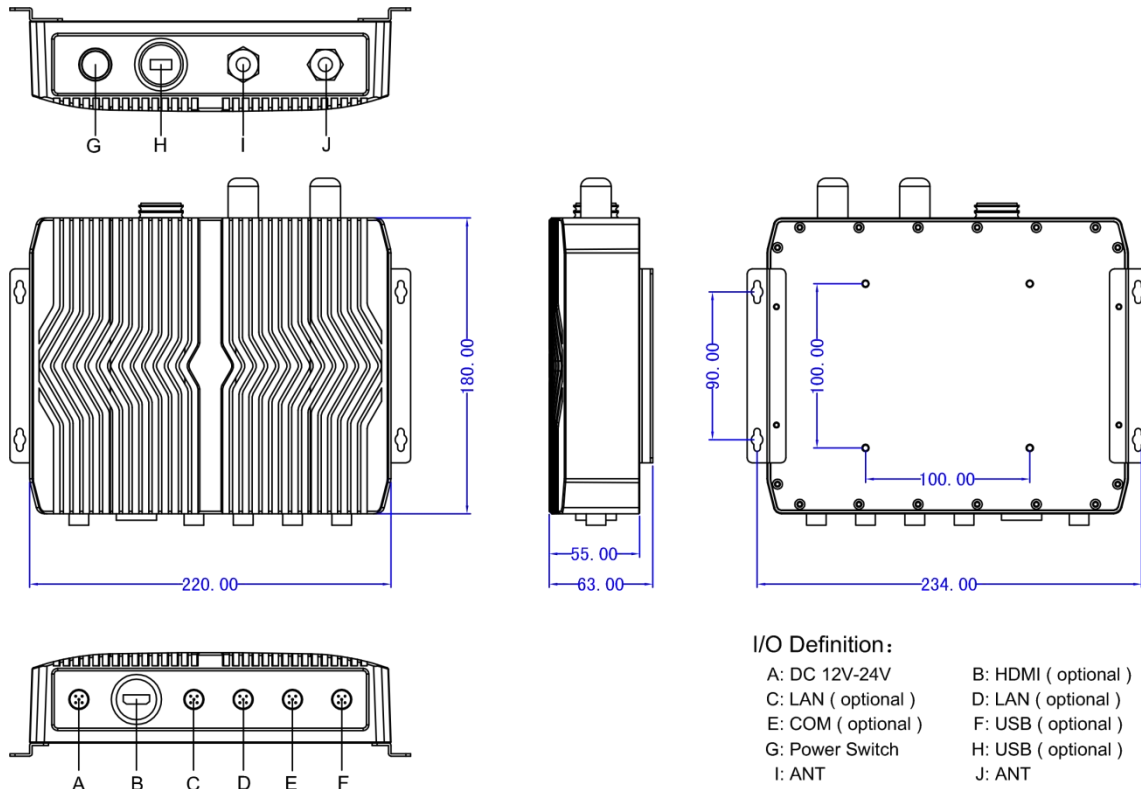

Environment	
Operating Temperature	-20~70°C (-4~158°F)
Storage Temperature	-30~80°C (-22~176°F)
Relative Humidity	5%~95%@40°C, non-condensing
Vibration Range	1.5 Gms, IEC 60068-2-64, random, 5 ~ 500 Hz, 1 hr/axis
IP Level	IP67 / IP69K
EMC	CE, FCC , Class A , ROHS

Dimension & I/O

Ordering info

Available models	Description
EFIC-6000JA	Embedded Fanless Industrial Computer Intel® Bay Trail Celeron J1900 2.0GHz Processor

Packing list

1 x Standard product
1 x 60W PSU (Power Supply)
1 x Fixed support
2 x M12 Waterproof USB Cable 2M
1 x M12 Waterproof COM Cable 2M
2 x M12 Waterproof LAN Cable 2M
1 x Waterproof HDMI Cable 2M
1 x CD-ROM