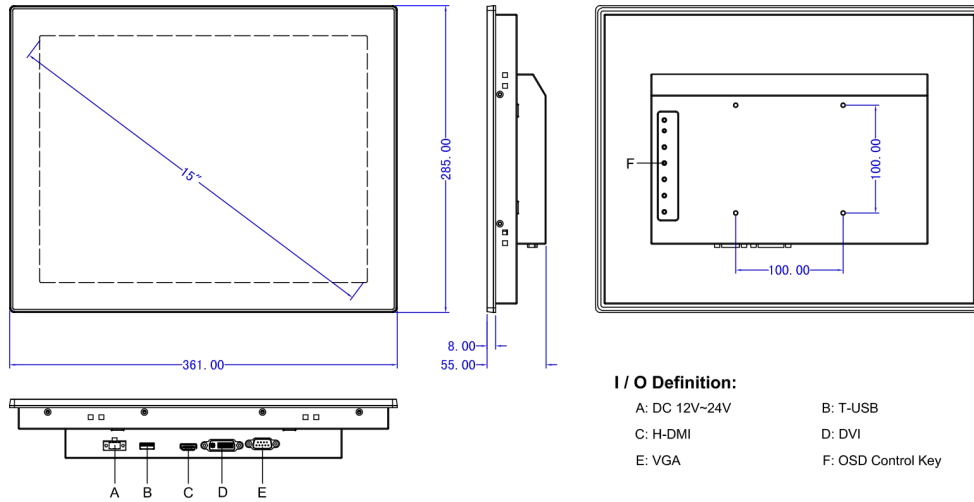

## Specifications

Display	
Panel Size	15" (4:3)
Resolution	1024 x 768
Display Brightness	350 cd/m2
Contrast Ratio	1000:1
Backlight Lifetime	50000 Hr (min.)
Viewing Angle	89 / 89 / 89 / 89 (CR≥10) ( L / R / U / D )
Touch screen	
Touch Type	Optical bonding PCAP Touch
Surface Hardness	≥7H
I / O	
VGA	1 x VGA
H-DMI	1 x H-DMI
DVI	1 x DVI
USB	1 x Touch USB
Other I/O Interface	1 x OSD Control Key
Power	
Power Adapter	1 x Optional AC/DC 12V/4A , 48W
Power Input	2-pin Terminal Block Connector with Power Input 12~24VDC
Power Consumption	≤30W
Physical	
Material	SUS 304 Panel + SECC
Mounting	Stand / Wall / VESA / Panel
Dimension (W x H x D)	361 x 285 x 55 mm
Cut-out Size	347 x 271 mm
Packing Size	460 x 180 x 400 mm
Weight (Net)	4.1 kg
Environment	
Operating Temperature	-20~70°C ( -4~158°F )
Storage Temperature	-30~80°C (-22~176°F)
Relative Humidity	5%~95%@40°C, non-condensing
Vibration Protection	1.5 Grms, IEC 60068-2-64, random, 5 ~ 500 Hz, 1 hr/axis
IP Level	Front Panel IP66
EMC	CE, FCC, Class A, ROHS , IEC / EN 62368-1

Dimension & I/O

Panel Cutout Dimensions: 347 x 271 mm (13.67 x 10.67 in )

Ordering info

Available models	Description
PM-H015SCC	15" FHD LCD Industrial Monitor with Capcice touch, 1 x HDMI / 1 x DVI / 1 x VGA / 1 x T-USB / DC 12V~24V