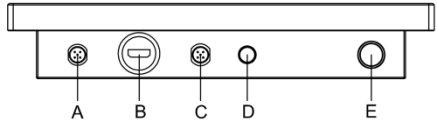

Features

- Industrial-grade 12.1" WXGA LCD panel with 30k backlight lifetime
- Optical bonding PCAP multipoint touch screen
- Full device IP66/IP69K with Stainless Steel SUS304/316 construction
- Video Input Interfaces: 1 x HDMI / 1 x VGA Optional
- Support USB Interfaces for Touch Function
- Supports embedded / VESA 100mm x 100mm mounting holes
- Wide Operating Temperature -20°C to 70°C
- 12V to 24V DC Wide Range Power Input

Specifications

Display	
Panel Size	12.1" (16:10)
Resolution	1280 x 800
Display Brightness	400 cd/m2
Contrast Ratio	1000:1
Backlight Lifetime	30000 Hr (min.)
Viewing Angle	89 / 89 / 89 / 89 (CR≥10) (L / R / U / D)
Touch screen	
Touch Type	Optical bonding PCAP Touch
Surface Hardness	≥7H
I / O	
Video	1 x Waterproof Connector For H-DMI / VGA (Optional)
USB	1 x M12 Waterproof Connector For Touch USB2.0
Other I/O Interface	1 x Power Switch
Power	
Power Adapter	1 x Optional AC/DC 12V/5A , 60W
Power Input	1 x M12 Waterproof Connector For 12V~24V DC
Power Consumption	≤30W
Physical	
Material	Inox / SUS304 / SUS316
Mounting	Stand / Wall / VESA / Yoke
Dimension (W x H x D)	312 x 214 x 55 mm
Cut-out Size	/
Packing Size	450 x 180 x 350 mm
Weight (Net)	3.6 kg
Environment	
Operating Temperature	-20~70°C (-4~158°F)
Storage Temperature	-30~80°C (-22~176°F)
Relative Humidity	5%~95%@40°C, non-condensing
Vibration Protection	1.5 Grms, IEC 60068-2-64, random, 5 ~ 500 Hz, 1 hr/axis
IP Level	IP66 / IP69K
EMC	CE, FCC, Class A, ROHS

Dimension & I/O

I / O Definition:
 A: DC 12V~24V B: H-DMI
 C: T-USB D: Breather Valve
 E: Power Button

Product Dimensions: 312 x 214 x 55 mm (12.28 x 8.43 x 2.17 in)

Ordering info

Available models	Description
WPM-H012WCC	12.1" WXGA LCD Industrial Monitor with Capcice touch, 1 x HDMI / 1 x VGA / 1 x T-USB / DC 12V~24V