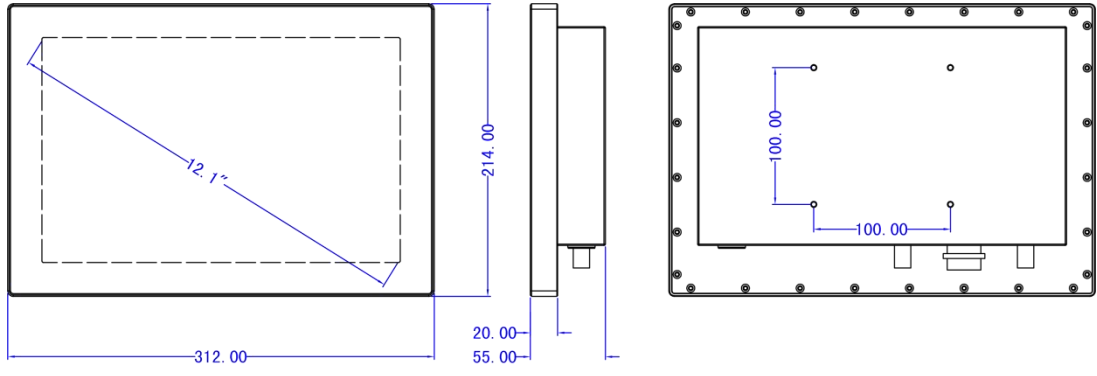

Features

- Industrial-grade 12.1" WXGA LCD panel with 30k backlight lifetime
- Optical bonding PCAP multipoint touch screen
- Full device IP66/IP69K with Stainless Steel SUS304/316 construction
- Video Input Interfaces: 1 x HDMI / 1 x VGA Optional
- Support USB Interfaces for Touch Function
- Supports embedded / VESA 100mm x 100mm mounting holes
- Wide Operating Temperature -20°C to 70°C
- 12V to 24V DC Wide Range Power Input

Specifications

Display	
Panel Size	12.1" (16:10)
Resolution	1280 x 800
Display Brightness	400 cd/m2
Contrast Ratio	1000:1
Backlight Lifetime	30000 Hr (min.)
Viewing Angle	89 / 89 / 89 / 89 (CR≥10) (L / R / U / D)
Touch screen	
Touch Type	Optical bonding PCAP Touch
Surface Hardness	≥7H
I / O	
Video	1 x Waterproof Connector For H-DMI / VGA (Optional)
USB	1 x M12 Waterproof Connector For Touch USB2.0
Other I/O Interface	1 x Power Switch
Power	
Power Adapter	1 x Optional AC/DC 12V/5A , 60W
Power Input	1 x M12 Waterproof Connector For 12V~24V DC
Power Consumption	≤30W
Physical	
Material	Inox / SUS304 / SUS316
Mounting	Stand / Wall / VESA / Yoke
Dimension (W x H x D)	312 x 214 x 55 mm
Cut-out Size	/
Packing Size	450 x 180 x 350 mm
Weight (Net)	3.6 kg
Environment	
Operating Temperature	-20~70°C (-4~158°F)
Storage Temperature	-30~80°C (-22~176°F)
Relative Humidity	5%~95%@40°C, non-condensing
Vibration Protection	1.5 Grms, IEC 60068-2-64, random, 5 ~ 500 Hz, 1 hr/axis
IP Level	IP66 / IP69K
EMC	CE, FCC, Class A, ROHS

Dimension & I/O

I / O Definition:
 A: DC 12V~24V B: H-DMI
 C: T-USB D: Breather Valve
 E: Power Button

Product Dimensions: 312 x 214 x 55 mm (12.28 x 8.43 x 2.17 in)

Ordering info

Available models	Description
WPM-H012WCC	12.1" WXGA LCD Industrial Monitor with Capcice touch, 1 x HDMI / 1 x VGA / 1 x T-USB / DC 12V~24V