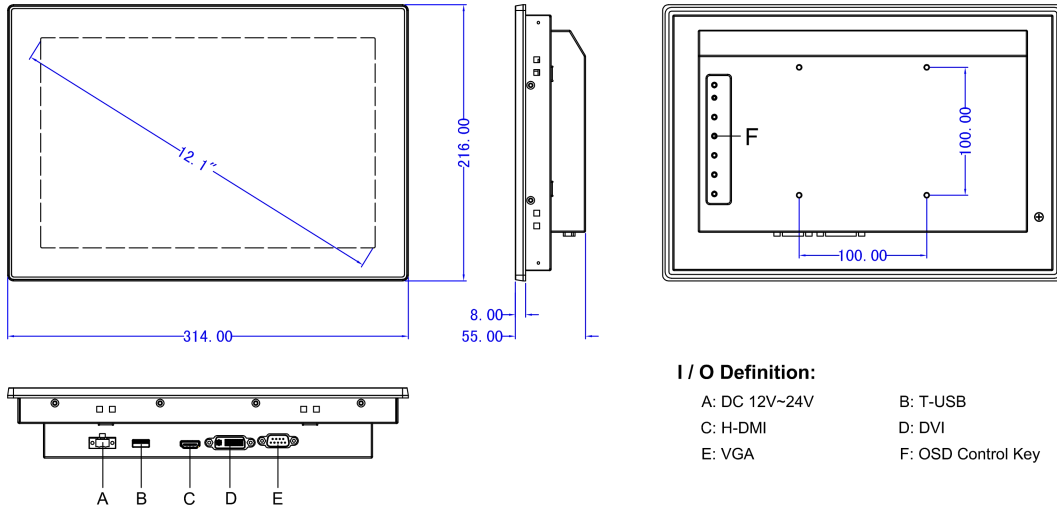

## Specifications

Display	
Panel Size	12.1" ( 16:10 )
Resolution	1280 x 800
Display Brightness	400 cd/m2
Contrast Ratio	1000:1
Backlight Lifetime	30000 Hr (min.)
Viewing Angle	89 / 89 / 89 / 89 (CR≥10) ( L / R / U / D )
Touch screen	
Touch Type	10 point PCAP
Surface Hardness	≥7H
I / O	
VGA	1 x VGA
H-DMI	1 x H-DMI
DVI	1 x DVI
USB	1 x Touch USB
Other I/O Interface	1 x OSD Control Key
Power	
Power Adapter	1 x Optional AC/DC 12V/4A , 48W
Power Input	2-pin Terminal Block Connector with Power Input 12~24VDC
Power Consumption	≤30W
Physical	
Material	Aluminum alloy panel, anodized treatment
Mounting	Stand / Wall / VESA / Panel
Dimension (W x H x D)	314 x 216 x 55 mm
Cut-out Size	300 x 203 mm
Packing Size	450 x 170 x 350 mm
Weight (Net)	1.9 KG
Environment	
Operating Temperature	-20~70°C ( -4~158°F )
Storage Temperature	-30~80°C (-22~176°F)
Relative Humidity	5%~95%@40°C, non-condensing
Vibration Protection	1.5 Grms, IEC 60068-2-64, random, 5 ~ 500 Hz, 1 hr/axis
IP Level	Front Panel IP66
EMC	CE, FCC, Class A, ROHS , IEC / EN 62368-1

**Dimension & I/O**

**Panel Cutout Dimensions: 300 x 203 mm ( 11.81 x 8.00 in )**

**Ordering info**

Available models	Description
PM-H012WAC	12.1" WXGA LCD Industrial Monitor with Capcive touch, 1 x HDMI / 1 x DVI / 1 x VGA / 1 x T-USB / DC 12V~24V